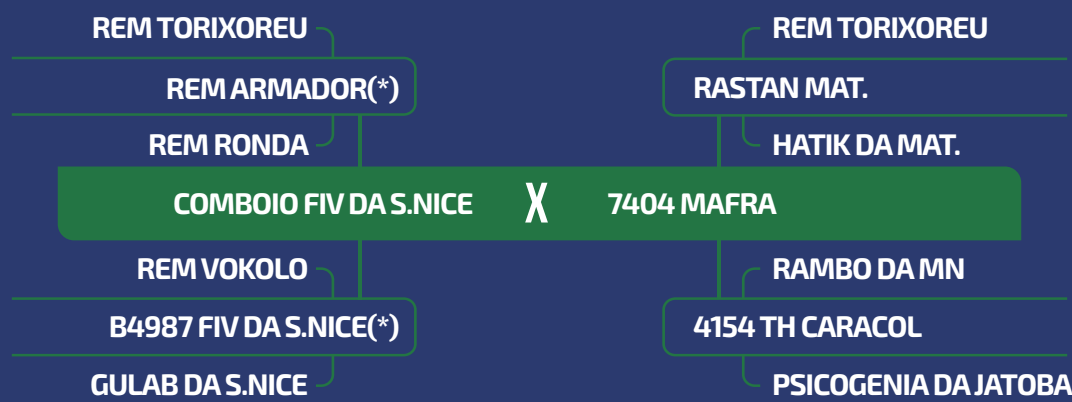

iABCZ	PM-EM	PD-ED	PA-ED	PS-ED	PE365	PE450	AOL	ACAB	STAY	TMD
DEP	10.62	0.70	5.77	9.58	14.50	0.767	1.076	2.633	0.950	31.65	3.20
DECA	2	4	2	1	1	1	1	1	2	5	3

PRENHEZ
TENOR FIV MAFRA

PP
FEV/25

iABCZ DECA
18.16 1