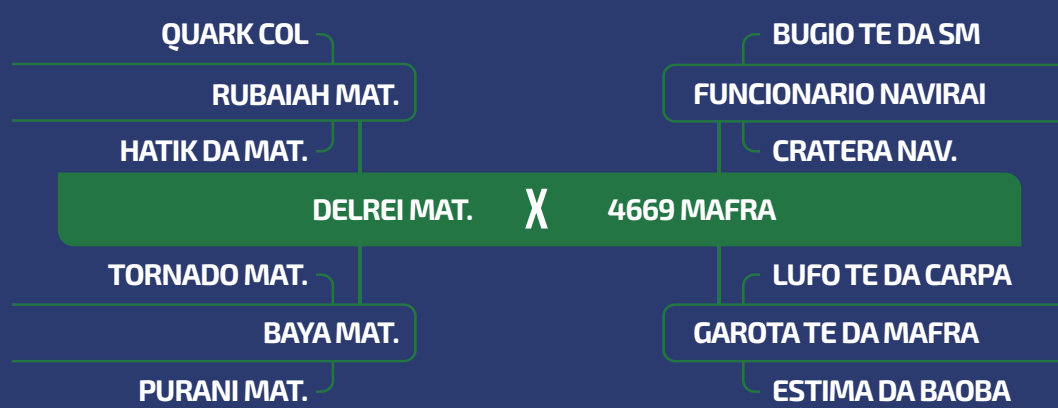

12314 MAFRA

MFRA 12314

NASCIMENTO
11/11/2021

	iABCZ	PM-EM	PD-ED	PA-ED	PS-ED	PE365	PE450	AOL	ACAB	STAY	TMD
DEP	8.46	1.84	3.61	6.23	8.62	0.687	0.580	0.005	-0.019	32.55	4.24
DECA	3	2	3	3	3	1	3	6	5	4	2

PRENHEZ
TORNADO FIV MAFRA