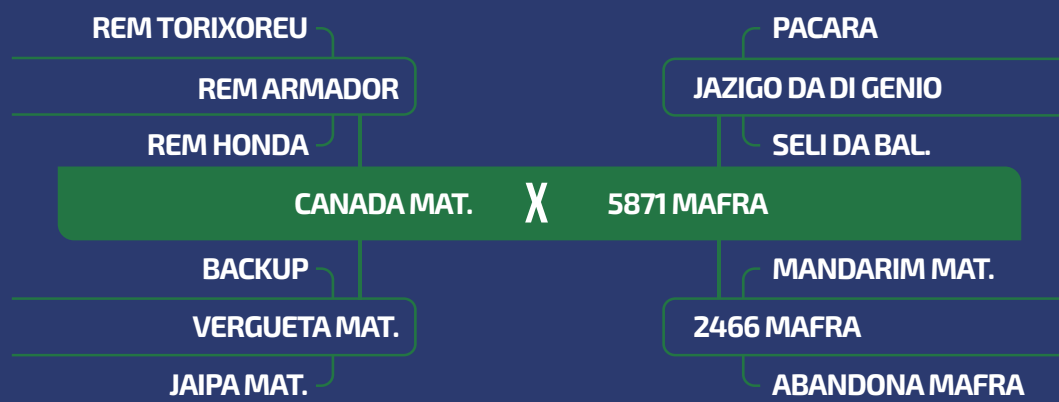

iABCZ	PM-EM	PD-ED	PA-ED	PS-ED	PE365	PE450	AOL	ACAB	STAY	TMD
DEP	11.54	-1.01	6.42	10.52	13.42	0.453	0.718	2.139	-0.205	35.32	1.68
DECA	2	8	1	1	1	2	2	1	6	2	5

PRENHEZ
TATICO FIV MAFRA

PP
OUT/24

iABCZ
16.585

DECA
1