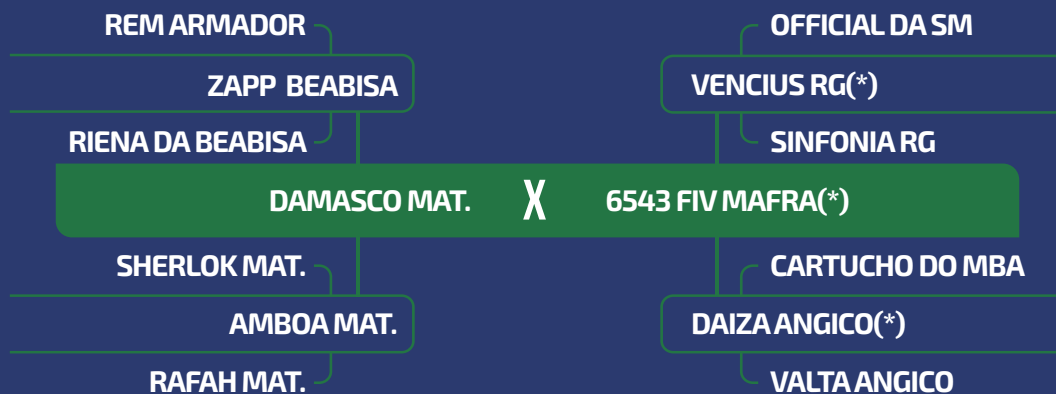

iABCZ	PM-EM	PD-ED	PA-ED	PS-ED	PE365	PE450	AOL	ACAB	STAY	TMD
DEP	10.77	1.98	7.02	11.45	14.64	0.940	1.049	1.995	-0.232	31.04	5.33
DECA	2	2	1	1	1	1	1	1	6	5	1

PRENHEZ
PROFESSOR IF

PP
DEZ/24

iABCZ DECA
13.005 1