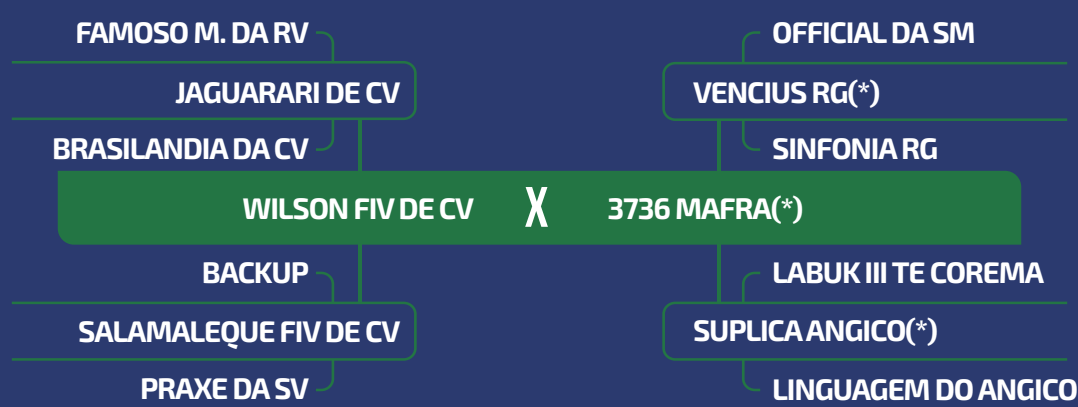

PP
JAN/25

iABCZ
11.57

DECA
2

10175 MAFRA(*)

MFRA 10175

NASCIMENTO
25/07/2020

	iABCZ	PM-EM	PD-ED	PA-ED	PS-ED	PE365	PE450	AOL	ACAB	STAY	TMD
DEP	12.03	1.28	8.61	12.96	17.41	0.420	0.188	1.338	3.057	32.89	5.18
DECA	2	3	1	1	1	3	5	2	1	3	2