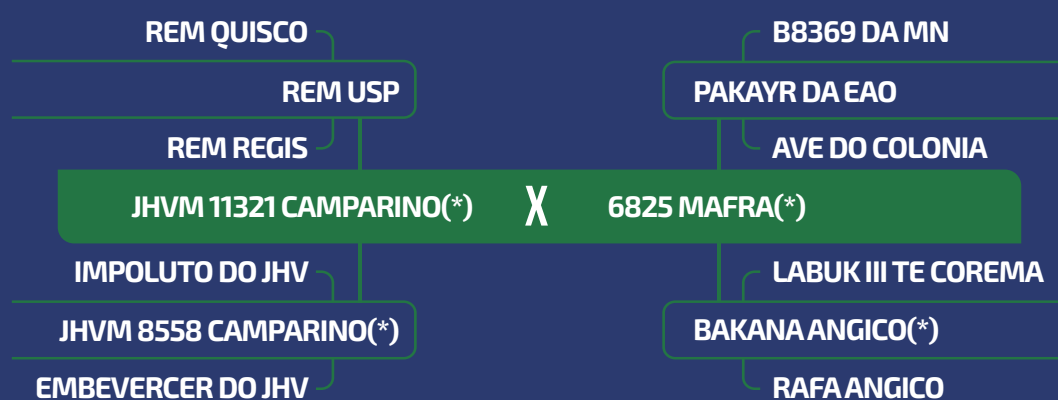

PRENHEZ
LUCK FIV

PP
OUT/24

iABCZ
18.165

DECA
1

10657 MAFRA(*)

MFRA 10657

NASCIMENTO
06/09/2020

	iABCZ	PM-EM	PD-ED	PA-ED	PS-ED	PE365	PE450	AOL	ACAB	STAY	TMD
DEP	5.06	-2.25	3.55	4.52	4.25	0.293	0.450	-0.779	-0.906	33.42	-0.66
DECA	4	10	3	4	5	4	3	8	9	3	7