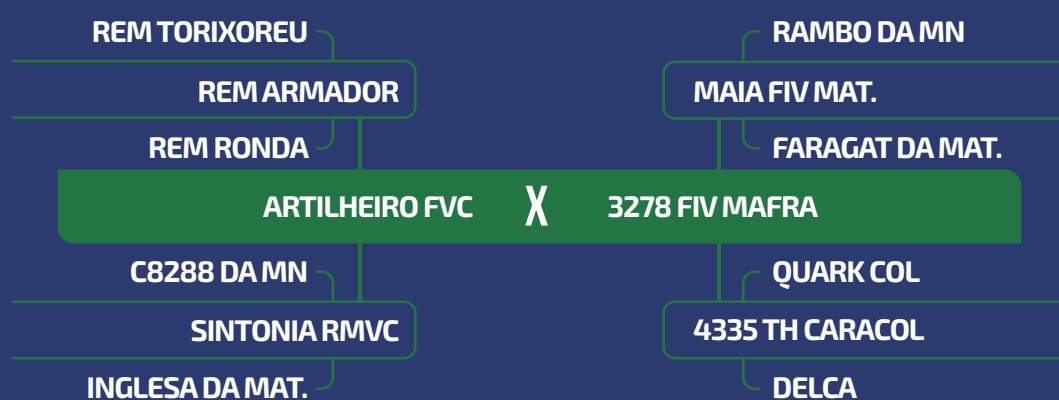

PRENHEZ
TORNADO FIV MAFRA

PP
FEV/25

iABCZ	DECA
21.705	1

10476 MAFRA

MFRA 10476

NASCIMENTO
28/08/2020

	iABCZ	PM-EM	PD-ED	PA-ED	PS-ED	PE365	PE450	AOL	ACAB	STAY	TMD
DEP	14.38	-3.86	6.45	9.01	16.60	0.556	0.923	0.012	-1.108	41.47	-1.99
DECA	1	10	1	2	1	2	1	6	9	1	9