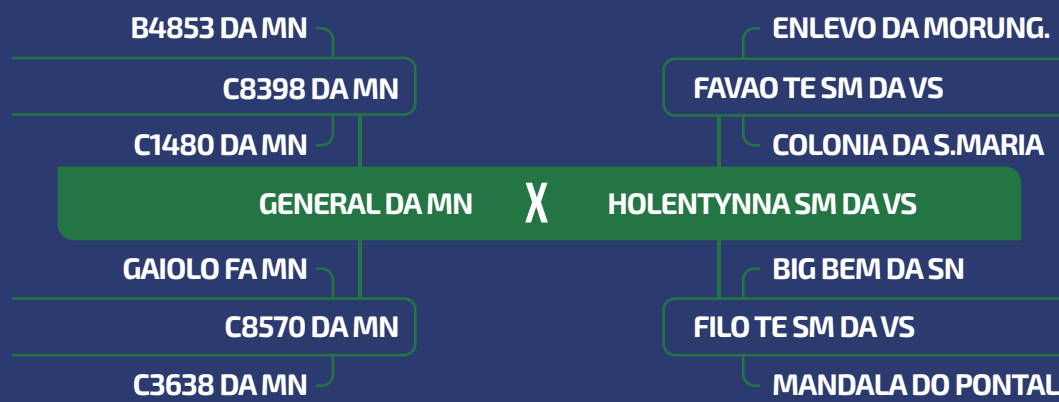

iABCZ	PM-EM	PD-ED	PA-ED	PS-ED	PE365	PE450	AOL	ACAB	STAY	TMD
DEP	12.85	2.68	2.00	5.62	8.55	0.395	0.932	1.785	1.274	37.34	5.04
DECA	1	1	5	3	3	3	1	2	2	1	2

PRENHEZ
URCO FIV MAFRA

PP
NOV/24

iABCZ
23.545

DECA
1