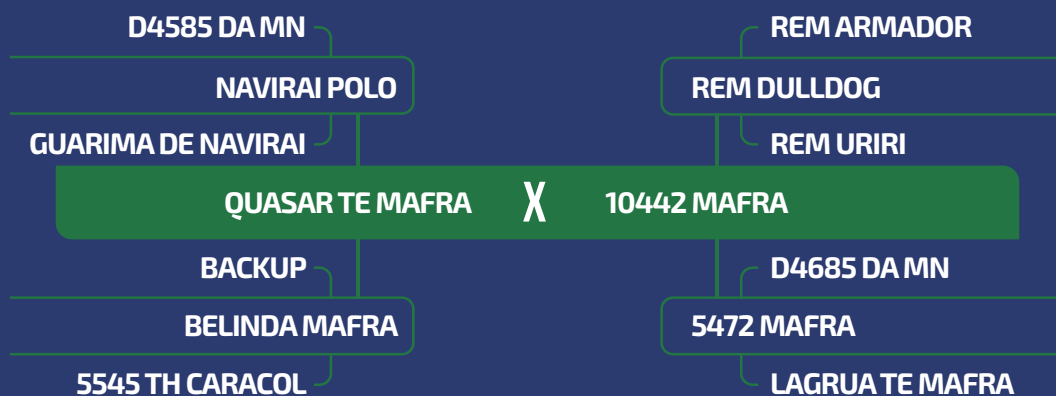

iABCZ	PM-EM	PD-ED	PA-ED	PS-ED	PE365	PE450	AOL	ACAB	STAY	TMD
DEP	27.33	2.59	12.27	18.53	24.73	1.640	2.583	3.066	2.240	41.72	10.23
DECA	1	1	1	1	1	1	1	1	1	1	1

PRENHEZ
EFICAZ EAO

PP
SET/24

iABCZ DECA
30.595 1