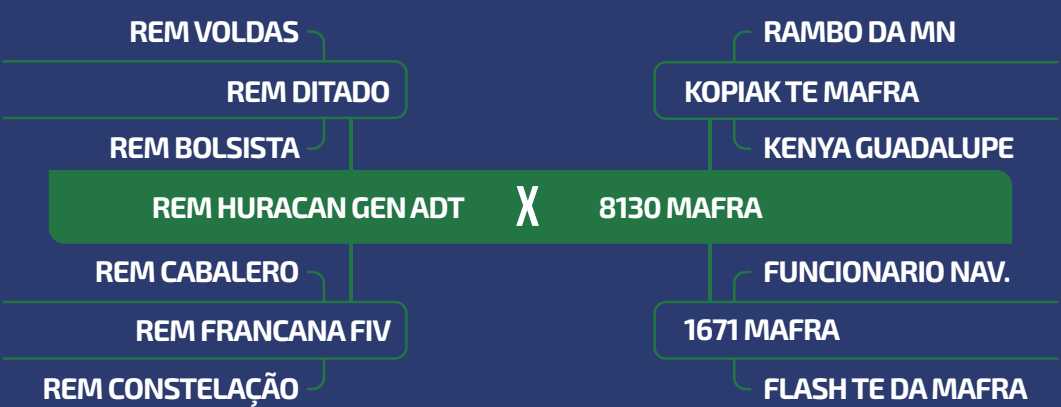

PP
OUT/24

iABCZ
19.485

DECA
1

11716 MAFRA

MFRA 11716

NASCIMENTO
05/09/2021

	iABCZ	PM-EM	PD-ED	PA-ED	PS-ED	PE365	PE450	AOL	ACAB	STAY	TMD
DEP	7.27	0.12	1.38	4.68	6.49	0.494	0.768	2.408	1.679	33.02	0.82
DECA	3	6	6	4	4	2	2	1	1	3	6