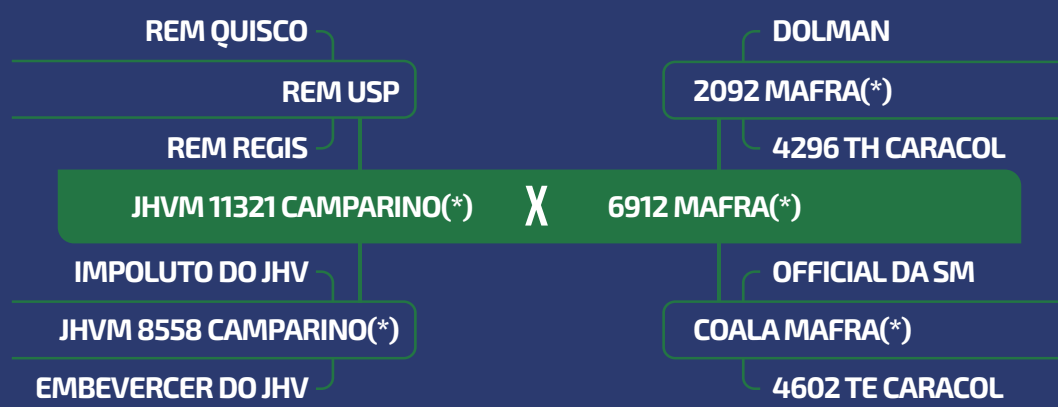

10992 MAFRA(*)

MFRA 10992

NASCIMENTO
02/11/2020

	iABCZ	PM-EM	PD-ED	PA-ED	PS-ED	PE365	PE450	AOL	ACAB	STAY	TMD
DEP	10.2	-2.39	8.48	11.74	13.79	0.386	0.570	0.448	-0.140	32.46	1.29
DECA	2	10	1	1	1	3	3	5	6	4	5

PRENHEZ
PROFESSOR IF

PP
NOV/24

iABCZ
12.77

DECA
1