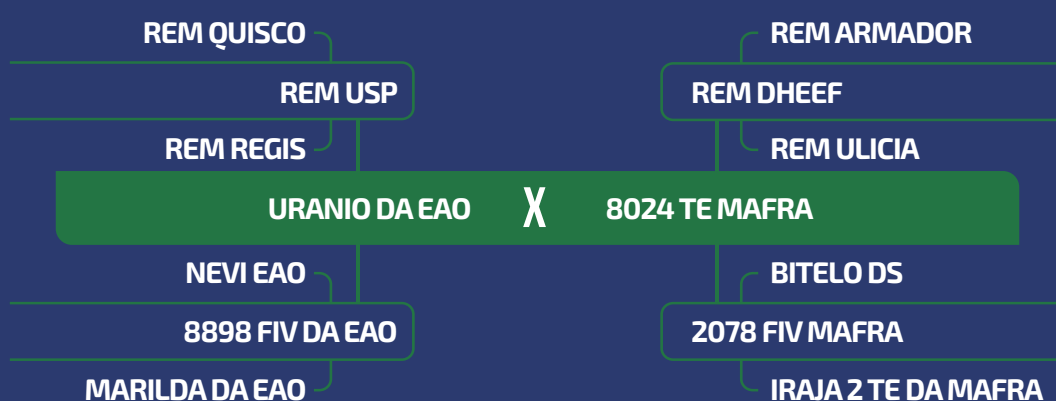

8866 MAFRA

CAMT 8866

NASCIMENTO
09/09/2020

	iABCZ	PM-EM	PD-ED	PA-ED	PS-ED	PE365	PE450	AOL	ACAB	STAY	TMD
DEP	20.17	0.19	11.86	16.92	20.38	0.309	0.759	2.704	-1.123	38.95	6.83
DECA	1	5	1	1	1	3	2	1	9	1	1

PRENHEZ
B4549 EAO

PP
NOV/24

iABCZ	DECA
23.96	1